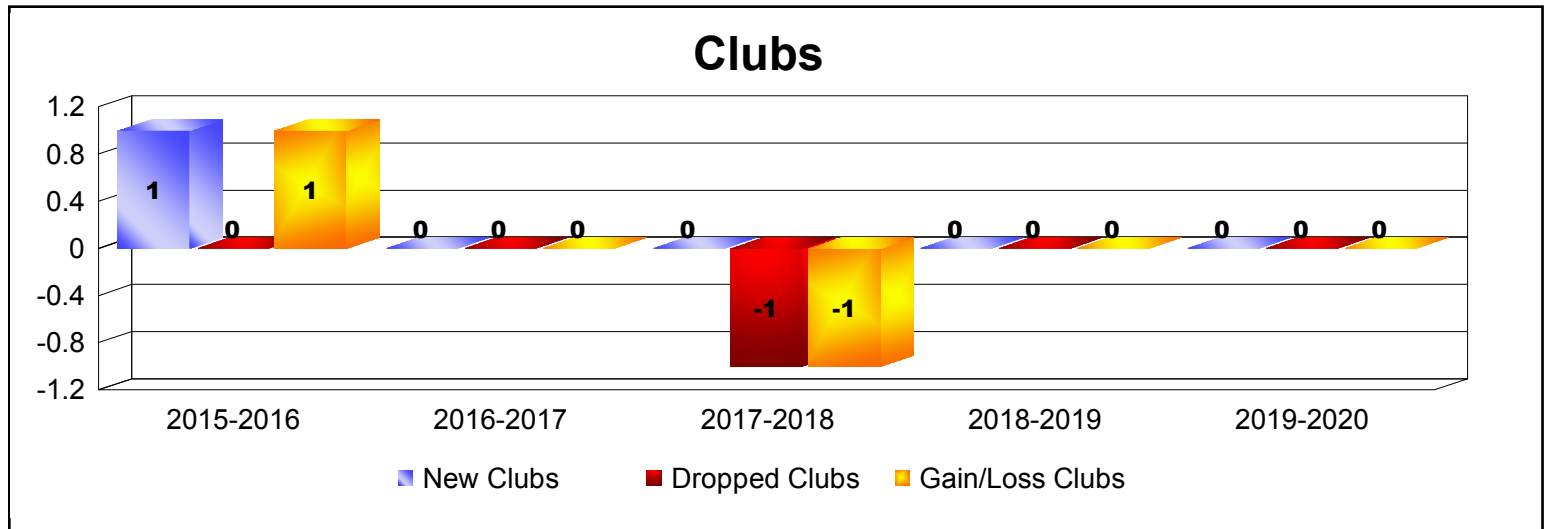

Year	New Clubs	Dropped Clubs	Gain/ Loss Clubs	New Members	Charter Members	Reinstate Members	Transfer Members	Total Member Added	Total Members Dropped	Gain/ Loss Members
2015-2016	1	0	1	8	21	0	0	29	-1	28
2016-2017	0	0	0	13	0	0	0	13	-5	8
2017-2018	0	-1	-1	10	0	12	0	22	-52	-30
2018-2019	0	0	0	2	0	0	0	2	-4	-2
2019-2020	0	0	0	2	0	2	0	4	-1	3
Average	0	0	0	7	4	3	0	14	-13	1

Year	New Clubs	Dropped Clubs	Gain/ Loss Clubs	New Members	Charter Members	Reinstate Members	Transfer Members	Total Member Added	Total Members Dropped	Gain/ Loss Members
2015-2016	0	0	0	0	1	0	0	1	-1	0
2016-2017	0	0	0	2	0	0	0	2	0	2
2017-2018	0	0	0	0	0	0	0	0	0	0
2018-2019	0	0	0	1	0	0	0	1	-2	-1
2019-2020	0	0	0	0	0	0	0	0	0	0
Average	0	0	0	1	0	0	0	1	-1	0

Year	New Clubs	Dropped Clubs	Gain/ Loss Clubs	New Members	Charter Members	Reinstate Members	Transfer Members	Total Member Added	Total Members Dropped	Gain/ Loss Members
2015-2016	0	0	0	4	0	0	0	4	-21	-17
2016-2017	0	-1	-1	8	0	0	0	8	-12	-4
2017-2018	0	0	0	3	0	0	0	3	-6	-3
2018-2019	0	0	0	2	0	0	0	2	-4	-2
2019-2020	0	0	0	1	0	1	0	2	-2	0
Average	0	0	0	4	0	0	0	4	-9	-5