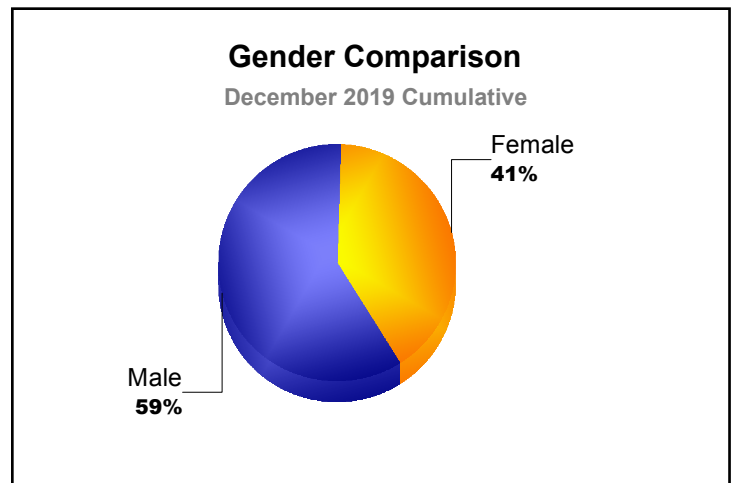

Year	New Clubs	Dropped Clubs	Gain/ Loss Clubs	New Members	Charter Members	Reinstate Members	Transfer Members	Total Member Added	Total Members Dropped	Gain/ Loss Members
2015-2016	1	0	1	8	21	0	0	29	-1	28
2016-2017	0	0	0	13	0	0	0	13	-5	8
2017-2018	0	-1	-1	10	0	12	0	22	-52	-30
2018-2019	0	0	0	2	0	0	0	2	-4	-2
2019-2020	0	0	0	2	0	2	0	4	-1	3
Average	0	0	0	7	4	3	0	14	-13	1