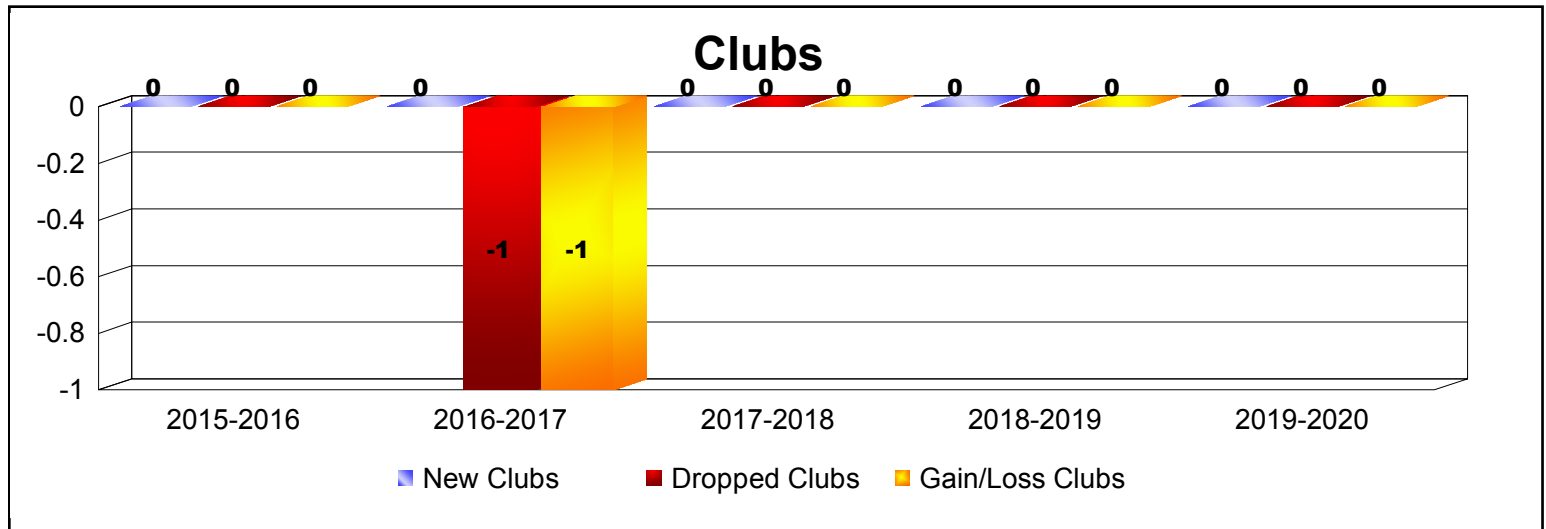

Year	New Clubs	Dropped Clubs	Gain/ Loss Clubs	New Members	Charter Members	Reinstate Members	Transfer Members	Total Member Added	Total Members Dropped	Gain/ Loss Members
2015-2016	1	0	1	8	21	0	0	29	-1	28
2016-2017	0	0	0	13	0	0	0	13	-5	8
2017-2018	0	-1	-1	10	0	12	0	22	-52	-30
2018-2019	0	0	0	2	0	0	0	2	-4	-2
2019-2020	0	0	0	2	0	2	0	4	-1	3
Average	0	0	0	7	4	3	0	14	-13	1

Year	New Clubs	Dropped Clubs	Gain/ Loss Clubs	New Members	Charter Members	Reinstate Members	Transfer Members	Total Member Added	Total Members Dropped	Gain/ Loss Members
2015-2016	0	0	0	0	1	0	0	1	-1	0
2016-2017	0	0	0	2	0	0	0	2	0	2
2017-2018	0	0	0	0	0	0	0	0	0	0
2018-2019	0	0	0	1	0	0	0	1	-2	-1
2019-2020	0	0	0	0	0	0	0	0	0	0
Average	0	0	0	1	0	0	0	1	-1	0

Year	New Clubs	Dropped Clubs	Gain/ Loss Clubs	New Members	Charter Members	Reinstate Members	Transfer Members	Total Member Added	Total Members Dropped	Gain/ Loss Members
2015-2016	0	0	0	4	0	0	0	4	-21	-17
2016-2017	0	-1	-1	8	0	0	0	8	-12	-4
2017-2018	0	0	0	3	0	0	0	3	-6	-3
2018-2019	0	0	0	2	0	0	0	2	-4	-2
2019-2020	0	0	0	1	0	1	0	2	-2	0
Average	0	0	0	4	0	0	0	4	-9	-5