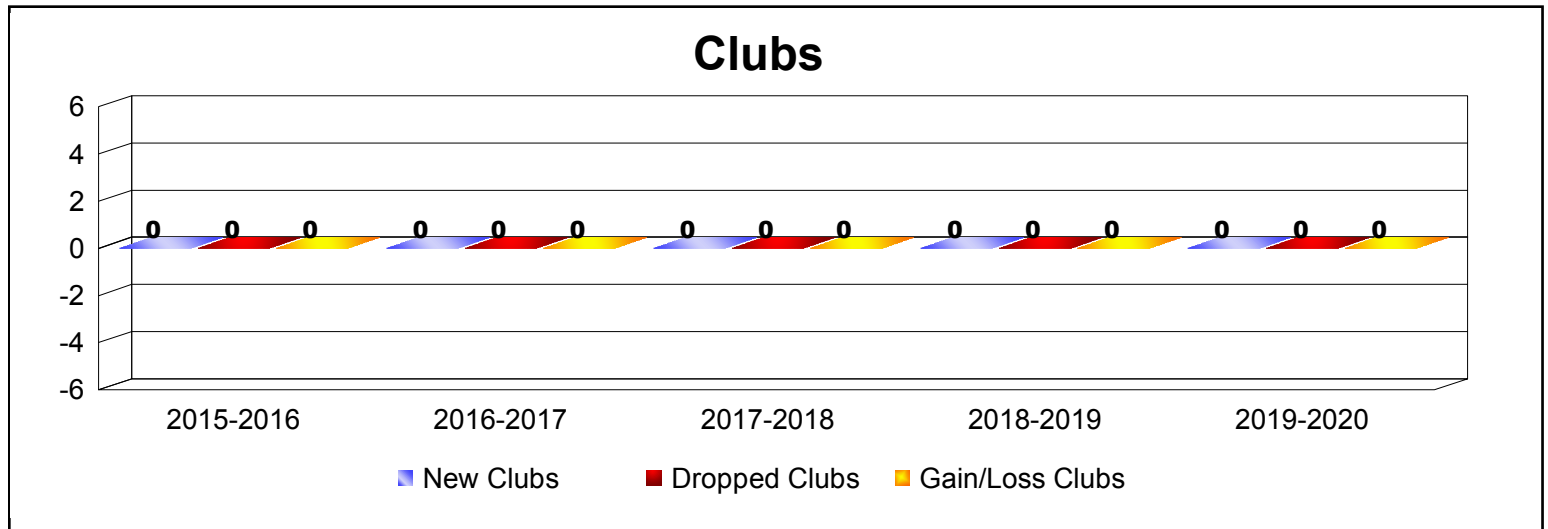

Year	New Clubs	Dropped Clubs	Gain/ Loss Clubs	New Members	Charter Members	Reinstate Members	Transfer Members	Total Member Added	Total Members Dropped	Gain/ Loss Members
2015-2016	1	0	1	8	21	0	0	29	-1	28
2016-2017	0	0	0	13	0	0	0	13	-5	8
2017-2018	0	-1	-1	10	0	12	0	22	-52	-30
2018-2019	0	0	0	2	0	0	0	2	-4	-2
2019-2020	0	0	0	2	0	2	0	4	-1	3
Average	0	0	0	7	4	3	0	14	-13	1

Year	New Clubs	Dropped Clubs	Gain/ Loss Clubs	New Members	Charter Members	Reinstate Members	Transfer Members	Total Member Added	Total Members Dropped	Gain/ Loss Members
2015-2016	0	0	0	0	1	0	0	1	-1	0
2016-2017	0	0	0	2	0	0	0	2	0	2
2017-2018	0	0	0	0	0	0	0	0	0	0
2018-2019	0	0	0	1	0	0	0	1	-2	-1
2019-2020	0	0	0	0	0	0	0	0	0	0
Average	0	0	0	1	0	0	0	1	-1	0

Year	New Clubs	Dropped Clubs	Gain/ Loss Clubs	New Members	Charter Members	Reinstate Members	Transfer Members	Total Member Added	Total Members Dropped	Gain/ Loss Members
2015-2016	0	0	0	4	0	0	0	4	-21	-17
2016-2017	0	-1	-1	8	0	0	0	8	-12	-4
2017-2018	0	0	0	3	0	0	0	3	-6	-3
2018-2019	0	0	0	2	0	0	0	2	-4	-2
2019-2020	0	0	0	1	0	1	0	2	-2	0
Average	0	0	0	4	0	0	0	4	-9	-5