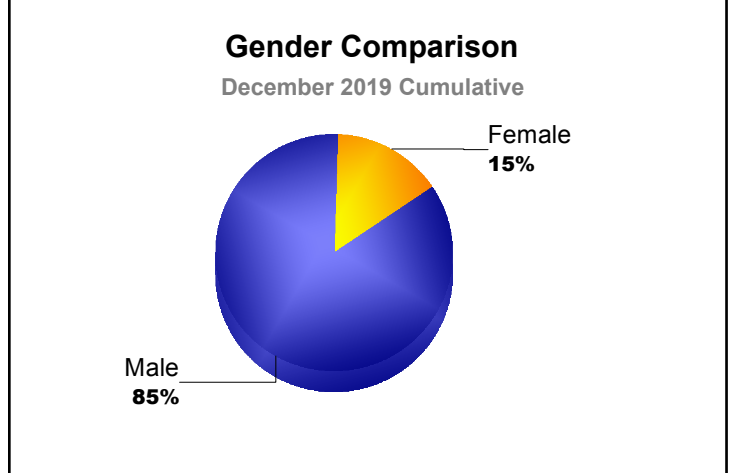

Year	New Clubs	Dropped Clubs	Gain/ Loss Clubs	New Members	Charter Members	Reinstate Members	Transfer Members	Total Member Added	Total Members Dropped	Gain/ Loss Members
2015-2016	0	0	0	4	0	0	0	4	-21	-17
2016-2017	0	-1	-1	8	0	0	0	8	-12	-4
2017-2018	0	0	0	3	0	0	0	3	-6	-3
2018-2019	0	0	0	2	0	0	0	2	-4	-2
2019-2020	0	0	0	1	0	1	0	2	-2	0
Average	0	0	0	4	0	0	0	4	-9	-5