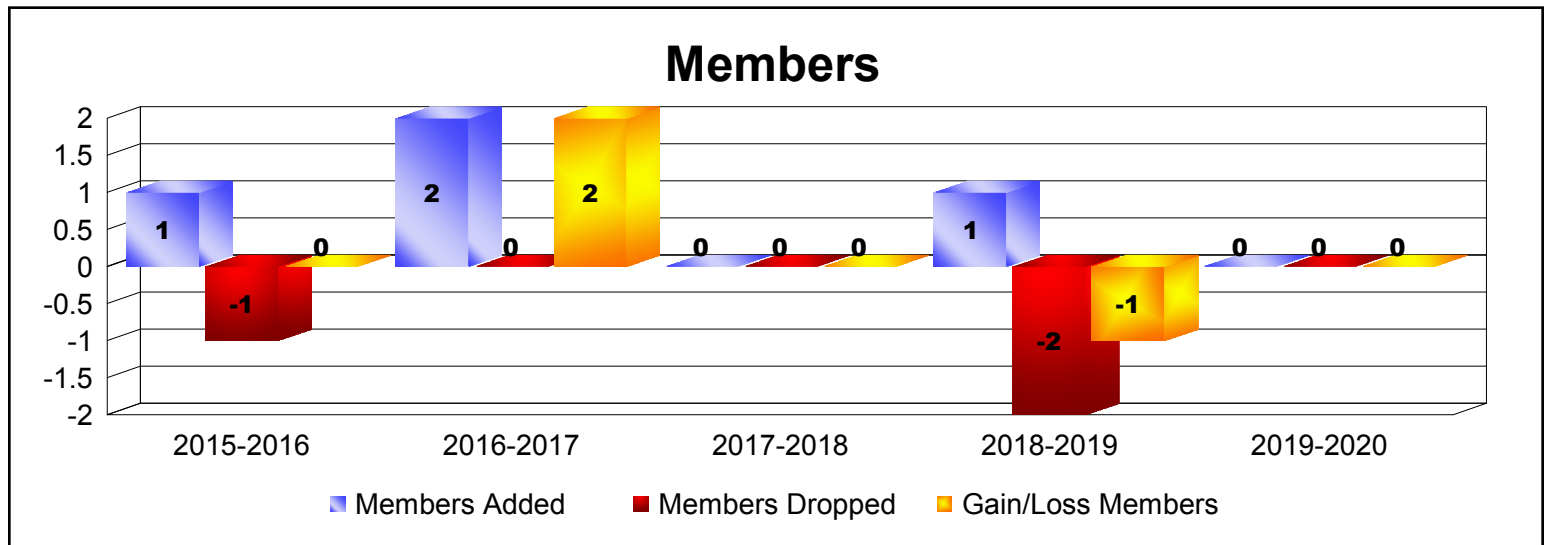

Year	New Clubs	Dropped Clubs	Gain/ Loss Clubs	New Members	Charter Members	Reinstate Members	Transfer Members	Total Member Added	Total Members Dropped	Gain/ Loss Members
2015-2016	1	0	1	8	21	0	0	29	-1	28
2016-2017	0	0	0	13	0	0	0	13	-5	8
2017-2018	0	-1	-1	10	0	12	0	22	-52	-30
2018-2019	0	0	0	2	0	0	0	2	-4	-2
2019-2020	0	0	0	2	0	2	0	4	-1	3
Average	0	0	0	7	4	3	0	14	-13	1

Year	New Clubs	Dropped Clubs	Gain/ Loss Clubs	New Members	Charter Members	Reinstate Members	Transfer Members	Total Member Added	Total Members Dropped	Gain/ Loss Members
2015-2016	0	0	0	0	1	0	0	1	-1	0
2016-2017	0	0	0	2	0	0	0	2	0	2
2017-2018	0	0	0	0	0	0	0	0	0	0
2018-2019	0	0	0	1	0	0	0	1	-2	-1
2019-2020	0	0	0	0	0	0	0	0	0	0
Average	0	0	0	1	0	0	0	1	-1	0

Year	New Clubs	Dropped Clubs	Gain/ Loss Clubs	New Members	Charter Members	Reinstate Members	Transfer Members	Total Member Added	Total Members Dropped	Gain/ Loss Members
2015-2016	0	0	0	4	0	0	0	4	-21	-17
2016-2017	0	-1	-1	8	0	0	0	8	-12	-4
2017-2018	0	0	0	3	0	0	0	3	-6	-3
2018-2019	0	0	0	2	0	0	0	2	-4	-2
2019-2020	0	0	0	1	0	1	0	2	-2	0
Average	0	0	0	4	0	0	0	4	-9	-5