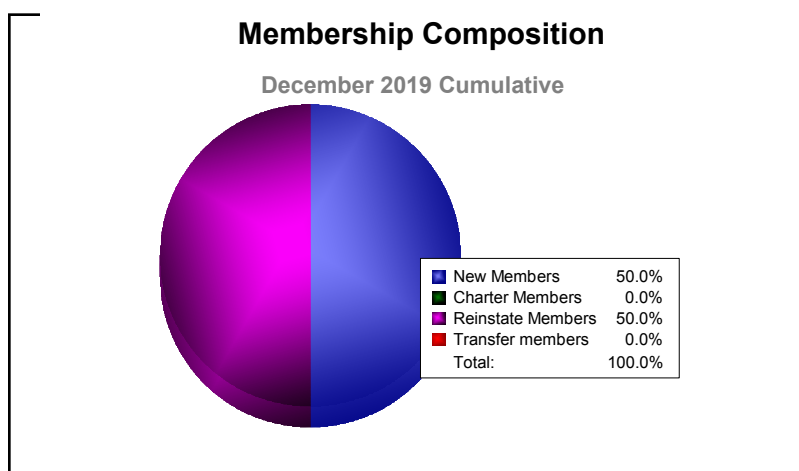

Year	New Clubs	Dropped Clubs	Gain/ Loss Clubs	New Members	Charter Members	Reinstate Members	Transfer Members	Total Member Added	Total Members Dropped	Gain/ Loss Members
2015-2016	1	0	1	8	21	0	0	29	-1	28
2016-2017	0	0	0	13	0	0	0	13	-5	8
2017-2018	0	-1	-1	10	0	12	0	22	-52	-30
2018-2019	0	0	0	2	0	0	0	2	-4	-2
2019-2020	0	0	0	2	0	2	0	4	-1	3
Average	0	0	0	7	4	3	0	14	-13	1

Year	New Clubs	Dropped Clubs	Gain/ Loss Clubs	New Members	Charter Members	Reinstate Members	Transfer Members	Total Member Added	Total Members Dropped	Gain/ Loss Members
2015-2016	0	0	0	0	1	0	0	1	-1	0
2016-2017	0	0	0	2	0	0	0	2	0	2
2017-2018	0	0	0	0	0	0	0	0	0	0
2018-2019	0	0	0	1	0	0	0	1	-2	-1
2019-2020	0	0	0	0	0	0	0	0	0	0
Average	0	0	0	1	0	0	0	1	-1	0