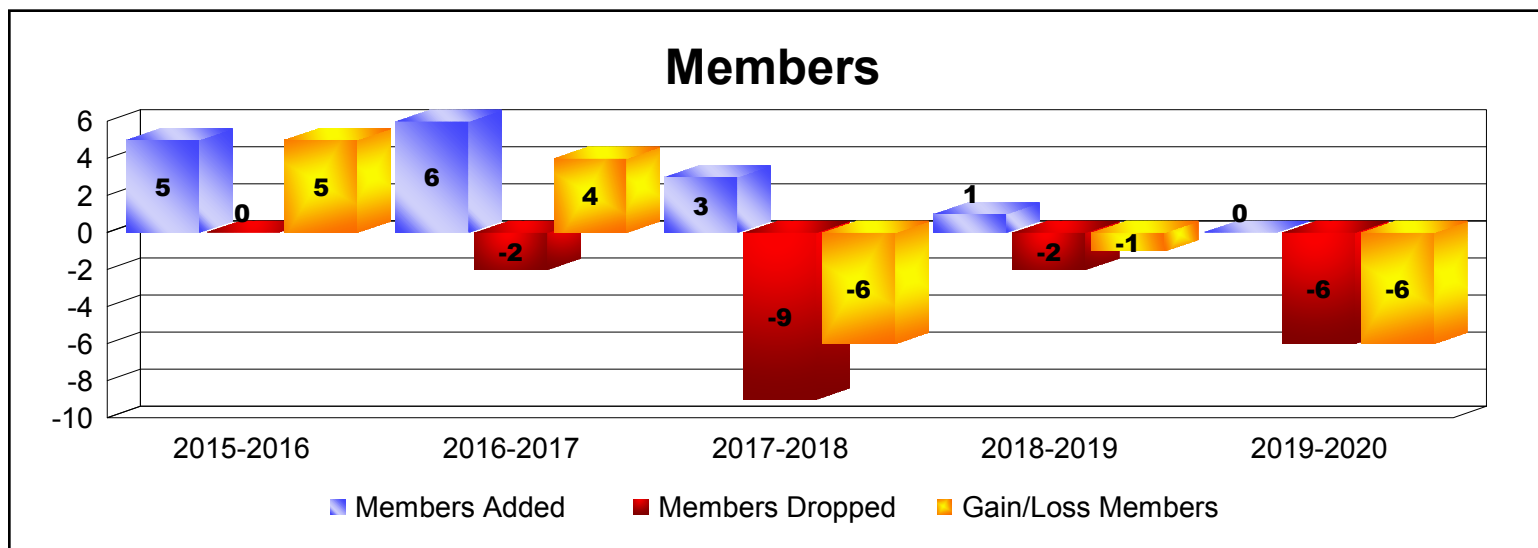

Year	New Clubs	Dropped Clubs	Gain/ Loss Clubs	New Members	Charter Members	Reinstate Members	Transfer Members	Total Member Added	Total Members Dropped	Gain/ Loss Members
2015-2016	0	0	0	5	0	0	0	5	0	5
2016-2017	0	0	0	6	0	0	0	6	-2	4
2017-2018	0	0	0	3	0	0	0	3	-9	-6
2018-2019	0	0	0	1	0	0	0	1	-2	-1
2019-2020	0	0	0	0	0	0	0	0	-6	-6
Average	0	0	0	3	0	0	0	3	-4	-1