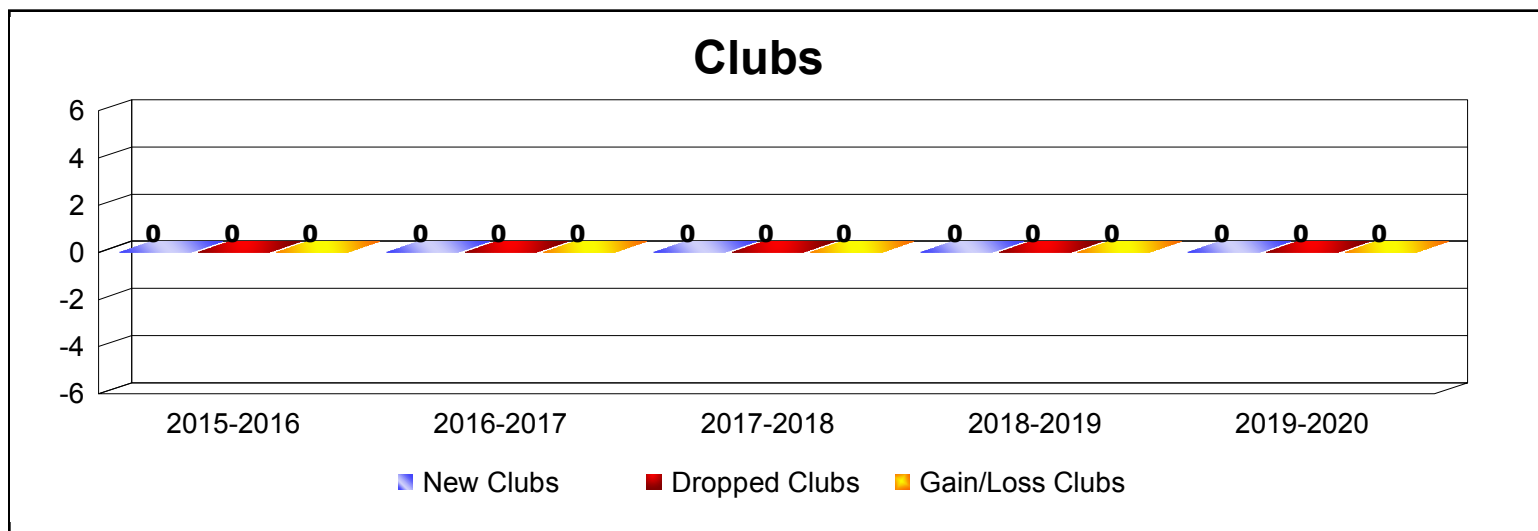

Year	New Clubs	Dropped Clubs	Gain/ Loss Clubs	New Members	Charter Members	Reinstate Members	Transfer Members	Total Member Added	Total Members Dropped	Gain/ Loss Members
2015-2016	0	0	0	5	0	0	0	5	0	5
2016-2017	0	0	0	6	0	0	0	6	-2	4
2017-2018	0	0	0	3	0	0	0	3	-9	-6
2018-2019	0	0	0	1	0	0	0	1	-2	-1
2019-2020	0	0	0	0	0	0	0	0	-6	-6
Average	0	0	0	3	0	0	0	3	-4	-1