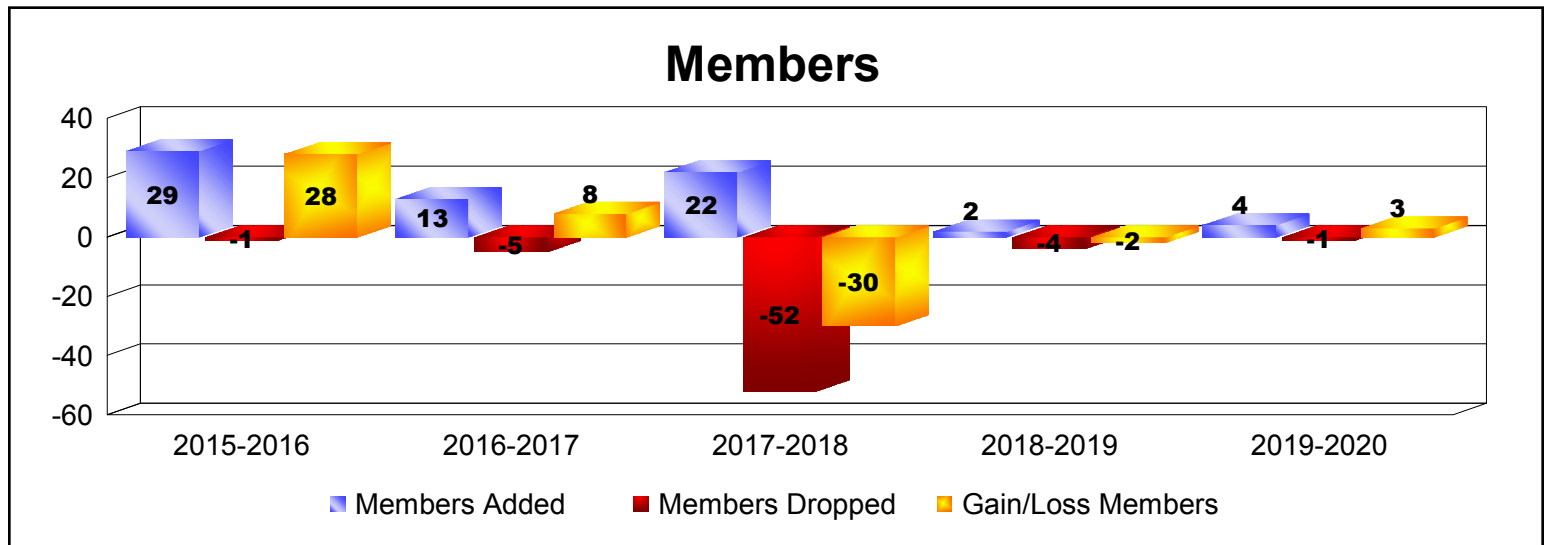

Year	New Clubs	Dropped Clubs	Gain/ Loss Clubs	New Members	Charter Members	Reinstate Members	Transfer Members	Total Member Added	Total Members Dropped	Gain/ Loss Members
2015-2016	1	0	1	8	21	0	0	29	-1	28
2016-2017	0	0	0	13	0	0	0	13	-5	8
2017-2018	0	-1	-1	10	0	12	0	22	-52	-30
2018-2019	0	0	0	2	0	0	0	2	-4	-2
2019-2020	0	0	0	2	0	2	0	4	-1	3
Average	0	0	0	7	4	3	0	14	-13	1

Year	New Clubs	Dropped Clubs	Gain/ Loss Clubs	New Members	Charter Members	Reinstate Members	Transfer Members	Total Member Added	Total Members Dropped	Gain/ Loss Members
2015-2016	0	0	0	0	1	0	0	1	-1	0
2016-2017	0	0	0	2	0	0	0	2	0	2
2017-2018	0	0	0	0	0	0	0	0	0	0
2018-2019	0	0	0	1	0	0	0	1	-2	-1
2019-2020	0	0	0	0	0	0	0	0	0	0
Average	0	0	0	1	0	0	0	1	-1	0

Year	New Clubs	Dropped Clubs	Gain/ Loss Clubs	New Members	Charter Members	Reinstate Members	Transfer Members	Total Member Added	Total Members Dropped	Gain/ Loss Members
2015-2016	0	0	0	4	0	0	0	4	-21	-17
2016-2017	0	-1	-1	8	0	0	0	8	-12	-4
2017-2018	0	0	0	3	0	0	0	3	-6	-3
2018-2019	0	0	0	2	0	0	0	2	-4	-2
2019-2020	0	0	0	1	0	1	0	2	-2	0
Average	0	0	0	4	0	0	0	4	-9	-5