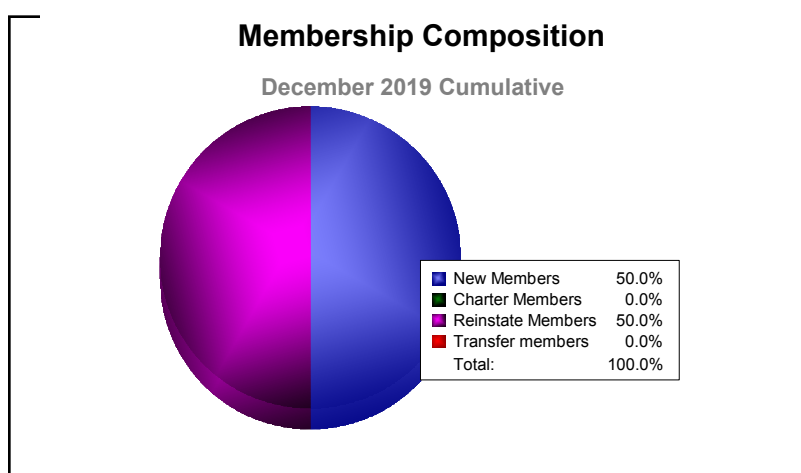

Year	New Clubs	Dropped Clubs	Gain/ Loss Clubs	New Members	Charter Members	Reinstate Members	Transfer Members	Total Member Added	Total Members Dropped	Gain/ Loss Members
2015-2016	0	0	0	4	0	0	0	4	-21	-17
2016-2017	0	-1	-1	8	0	0	0	8	-12	-4
2017-2018	0	0	0	3	0	0	0	3	-6	-3
2018-2019	0	0	0	2	0	0	0	2	-4	-2
2019-2020	0	0	0	1	0	1	0	2	-2	0
Average	0	0	0	4	0	0	0	4	-9	-5