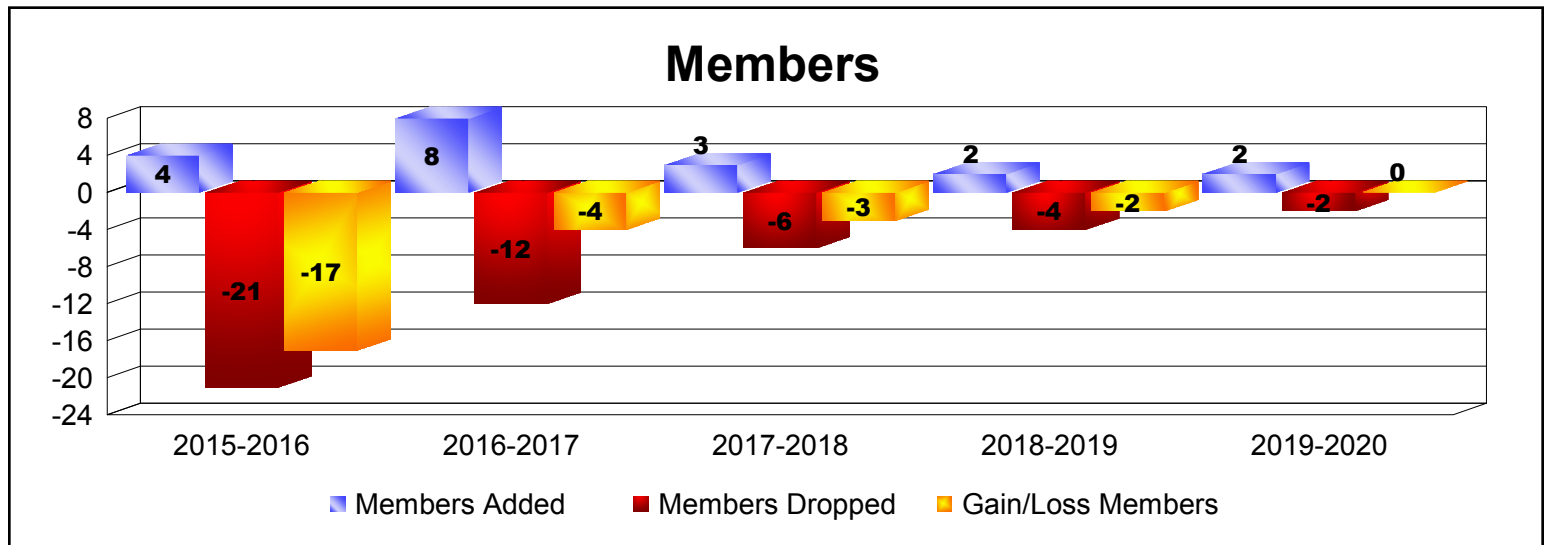

Year	New Clubs	Dropped Clubs	Gain/ Loss Clubs	New Members	Charter Members	Reinstate Members	Transfer Members	Total Member Added	Total Members Dropped	Gain/ Loss Members
2015-2016	1	0	1	8	21	0	0	29	-1	28
2016-2017	0	0	0	13	0	0	0	13	-5	8
2017-2018	0	-1	-1	10	0	12	0	22	-52	-30
2018-2019	0	0	0	2	0	0	0	2	-4	-2
2019-2020	0	0	0	2	0	2	0	4	-1	3
Average	0	0	0	7	4	3	0	14	-13	1

Year	New Clubs	Dropped Clubs	Gain/ Loss Clubs	New Members	Charter Members	Reinstate Members	Transfer Members	Total Member Added	Total Members Dropped	Gain/ Loss Members
2015-2016	0	0	0	0	1	0	0	1	-1	0
2016-2017	0	0	0	2	0	0	0	2	0	2
2017-2018	0	0	0	0	0	0	0	0	0	0
2018-2019	0	0	0	1	0	0	0	1	-2	-1
2019-2020	0	0	0	0	0	0	0	0	0	0
Average	0	0	0	1	0	0	0	1	-1	0

Year	New Clubs	Dropped Clubs	Gain/ Loss Clubs	New Members	Charter Members	Reinstate Members	Transfer Members	Total Member Added	Total Members Dropped	Gain/ Loss Members
2015-2016	0	0	0	4	0	0	0	4	-21	-17
2016-2017	0	-1	-1	8	0	0	0	8	-12	-4
2017-2018	0	0	0	3	0	0	0	3	-6	-3
2018-2019	0	0	0	2	0	0	0	2	-4	-2
2019-2020	0	0	0	1	0	1	0	2	-2	0
Average	0	0	0	4	0	0	0	4	-9	-5